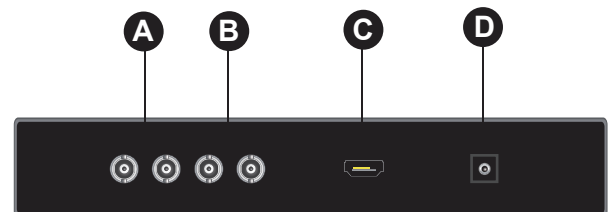

INTERFACE

- **A** HD / ANALOGUE 1 In / Out
- **B** HD / ANALOGUE 2 In / Out
- **C** HDMI In
- **D** DC 12V

*Design and specifications are subject to change without notice