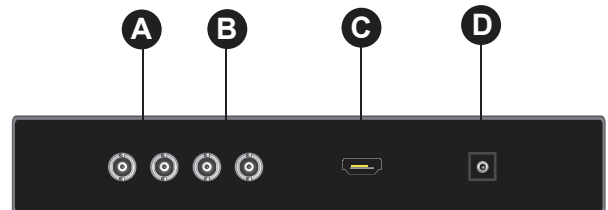

Hybrid monitor

24"
Screen Size

1920x1080
Native Resolution

**24
7365**
Built to run 24 x 7 x 365
Continuously

HDMI
HDMI Input

24RDHY

SPECIFICATIONS

24RDHY	
Display	
Screen Size	23.8 Inch
Max. Resolution	1920 x 1080
Brightness	250cd/m ²
Contrast Ratio	1000 : 1
Aspect Ratio	16 : 9
Viewing Angle (H/V)	178° / 178°
Display Color	16.7 Million
Response Time	< 5ms (Gray to Gray)
TV Lines	1000Lines
Interface	
Inputs	2xHD Analogue(TVI/AHD/CVI), 1xHDMI
Outputs	2xHD Analogue(TVI/AHD/CVI)
HDMI (VESA)	800x600/1024x768/1280x720/1280x1024/1366x768/1440x900/1600x1200@60HZ, 1920x1080@25/30/50/60HZ, 2560x1440@30/60
HD Analogue	TVI:720P@25/30fps,1080P@25/30fps,2560x1440@25/30fps,5MP@20fps,4MP@25fps,3MP@18.75fps, CVI:720P@25/30/50/60fps, 1080P@25/30fps, 2560X1440@25/30fps,4PM@25fps AHD:720P@25/30fps,1080P@25/30fps,2560x1440@25/30fps, 5MP@20fps, 4MP@25fps
Features	
Auto adjustment	Yes
OSD Control	Yes
Multi Language	English,Spanish,Italian,German,French,Polish,Russia,Dutch,Danish
General	
W x H x D (With Stand)	541.37 x 391.07 x 147 mm / 6.3kgs
Power consumption	<25W
Working Temp	0~40℃
Accessories	Power cord, Adapter, Stand, User's guide, HDMI cable
Certificate	FCC-DOC, CE, ROHS

INTERFACE

- A** HD / ANALOGUE 1 In / Out
- B** HD / ANALOGUE 2 In / Out
- C** HDMI In
- D** DC 12V

*Design and specifications are subject to change without notice