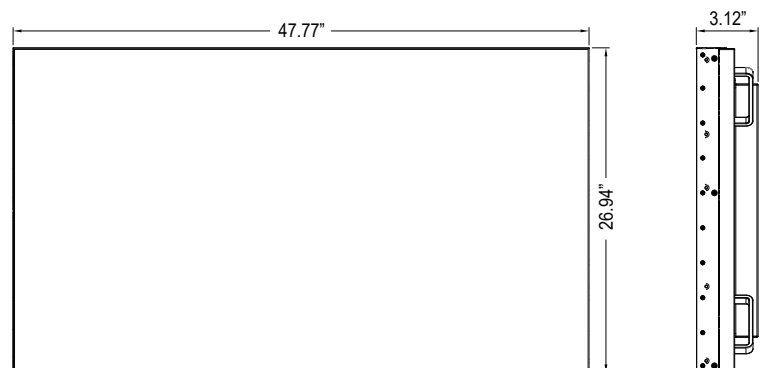

SPECIFICATIONS

R4N55UHF	
Bezel Width	
Bezel Width	2.3mm/1.2mm
Display	
Screen Size	55 Inch
Max. Resolution	1920 x 1080 @ 60Hz
Pixel Pitch	0.630 x 0.630mm
Brightness	700cd/m ²
Contrast Ratio	4000 : 1
Aspect Ratio	16 : 9
Viewing Angle	178° / 178°
Display Color	1.07 Billion (10bit)
Response Time	< 8ms (Gray to Gray)
Video System	NTSC / PAL
Interface	
Display Port In/ Out	1 / 1
HDMI Input	3
DVI In	1
VGA In	1
RS232 In / Out	1 / 1
Audio Out (3.5 Ø stereo)	1
Transmitter	
IR Remote Control	Yes
Features	
Multi Display Function	PBP / PIP / QUAD
Temperature Sensor	Yes (Option)
De-Interlace	Yes
Noise Reduction	Yes
Auto Fan Control System	Yes (Option)
Auto Pixel Shift	Yes
Auto Source Switching	Yes
Edge Setting (Horizontal / Vertical)	Yes
Advance Auto Power Recovery	Yes
Multi Language	English
RS-232C Control	Monitor OSD control using PC
Outline Dimension	
Dimension (W x H x D)	1213.5 x 684.3 x 79.2 (47.77" x 26.94" x 3.12")
Net. Weight	26Kg (57.32 lbs)
Warranty	
Part / Labor	3year / 3year
Circumstance	
Operating Temperature	0° ~ 40° C / 32° ~ 104° F
Power	
Electrical Ratings	AC 100 ~ 240V (50/60Hz)
Power Consumption	< 242W
Mount	
VESA™ Mount Size	600 x 400mm
Video Wall	WFS, WES, WSD, WSR, CCM
Stand Alone	WB-4663

INTERFACE

DIMENSION

*Design and specifications are subject to change without notice