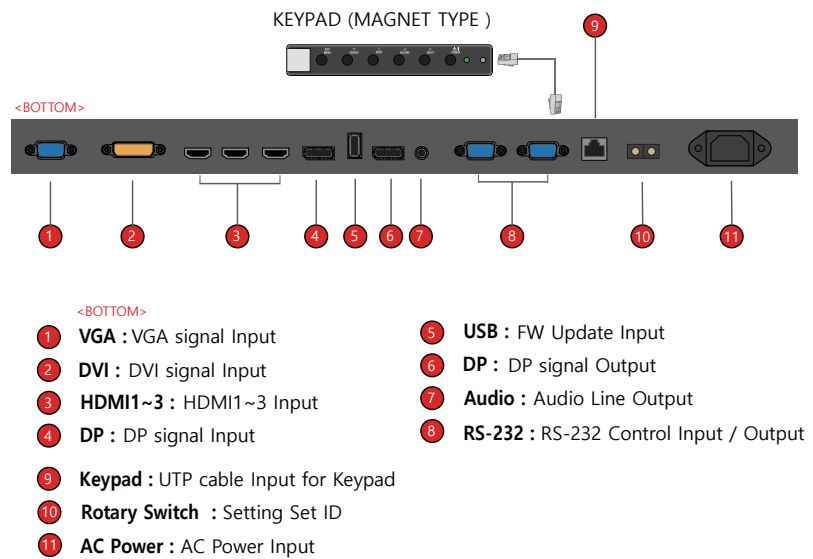

SPECIFICATIONS

R4N55UHF	
Bezel Width	
Bezel Width	2.3mm/1.2mm
Display	
Screen Size	55 Inch
Max. Resolution	1920 x 1080 @ 60Hz
Pixel Pitch	0.630 x 0.630mm
Brightness	700cd/m ²
Contrast Ratio	4000 : 1
Aspect Ratio	16 : 9
Viewing Angle	178° / 178°
Display Color	1.07 Billion (10bit)
Response Time	< 8ms (Gray to Gray)
Video System	NTSC / PAL
Interface	
Display Port In/ Out	1 / 1
HDMI Input	3
DVI In	1
VGA In	1
RS232 In / Out	1 / 1
Audio Out (3.5 Ø stereo)	1
Transmitter	
IR Remote Control	Yes
Features	
Multi Display Function	PBP / PIP / QUAD
Temperature Sensor	Yes (Option)
De-Interlace	Yes
Noise Reduction	Yes
Auto Fan Control System	Yes (Option)
Auto Pixel Shift	Yes
Auto Source Switching	Yes
Edge Setting (Horizontal / Vertical)	Yes
Advance Auto Power Recovery	Yes
Multi Language	English
RS-232C Control	Monitor OSD control using PC
Outline Dimension	
Dimension (W x H x D)	1213.5 x 684.3 x 79.2 (47.77" x 26.94" x 3.12")
Net. Weight	26Kg (57.32 lbs)
Warranty	
Part / Labor	3year / 3year
Circumstance	
Operating Temperature	0° ~ 40° C / 32° ~ 104° F
Power	
Electrical Ratings	AC 100 ~ 240V (50/60Hz)
Power Consumption	< 242W
Mount	
VESA™ Mount Size	600 x 400mm
Video Wall	WFS, WES, WSD, WSR, CCM
Stand Alone	WB-4663

※ Specifications and design are subject to change without notice.

MOUNTS

HARDWARE

Hardware features:

- » Spread 1 image across multiple monitors using 1 video source
- » Video Wall Processor built in
- » Remote Display Management (IR Remote or Mobile WIFI)
- » Display Port 1 In / 1 Out
- » HDMI 3 In / VGA In / DVI In
- » RS-232C In / Out for pc / server control
- » Control panel Lock (panel or IR)
- » All metal chassis
- » Auto power recovery
- » Auto pixel shift
- » PIP / PBP / QUAD Displays
- » VESA standard hole patterns

INTERFACE

DIMENSION

*Design and specifications are subject to change without notice