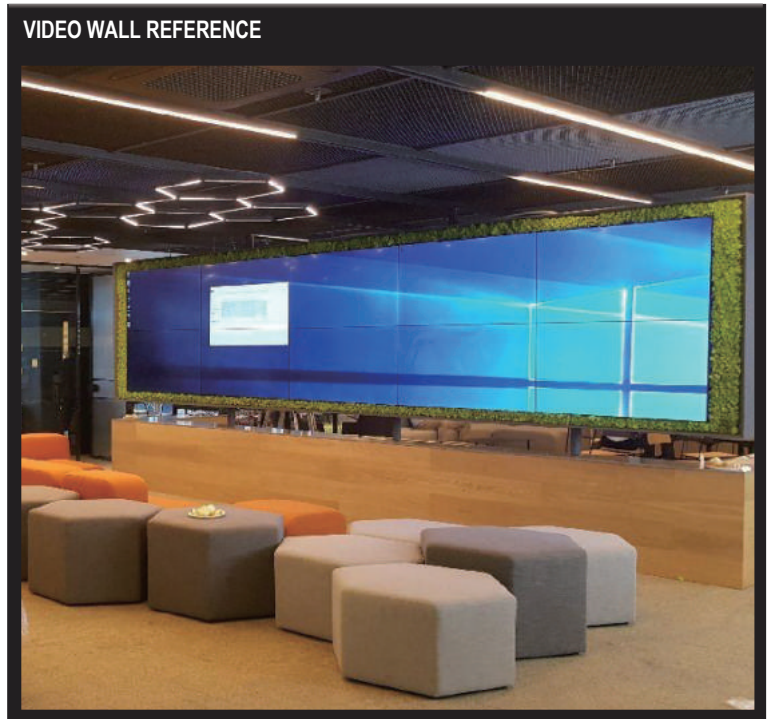

4K VIDEO WALL SOLUTIONS

ORION Images R4N (FHD) Video Wall series has Immediate Benefits for Security Room, Retail, Shopping Mall, Corporation, Broadcast, Transportation, Government, Health Care, Casino and more

LED R4N55UHF

The R4N (FHD) Series of LCD displays is the perfect solution for ultra high definition video walls. With a total of 3840x2160 (based on 2 x 2 configuration) and the ability to take a single video source and display it across the entire video wall. It is an excellent choice for command & control centers, corporate, AV and digital signage applications.

2.3mm 1.2mm Bezel Width	4K Input Resolution	700 cd/m² Max Brightness	 Mobile App	HDMI HDMI Input 3ea	 DP Input / Output	 DVI Input	 VGA Input	 RS-232 Input/Output

Video Walls for Security, Control Rooms, Commercial AV, Professional AV & has immediate benefits for:

In addition, this solution can also be used for corporate AV and Digital Signage applications such as shopping malls, airports, stadiums, lobby signage, boardrooms, and more. Whether small lobby display or extra large video walls, the tiled R4N series makes statement. Public Display Signage receives 10 times the eye contact of static signage and is creating cost-effective opportunities to improve customer service, safety, way finding, branding, training, and communications.

Unlike plasma technology, LCD video walls require less power consumption and with auto pixel shift built in they are not subject to permanent, irreversible burn-in. Unlike individual mount LCD's that leave gaps between each monitor, tiled video walls offer more flexibility, scalability and the possibility for a higher resolution.

ULTRA NARROW BEZEL

UNF/UHF : Top & Left Side Bezel is 2.3mm, Bottom & Right Side Bezel is 1.2mm