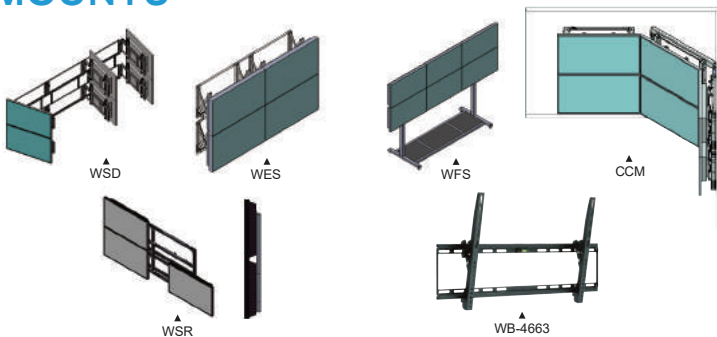

ULTRA NARROW BEZEL

UNF/UHF : Top & Left Side Bezel is 2.3mm, Bottom & Right Side Bezel is 1.2mm

- » Security / Control Rooms
- » Retail
- » Universities & colleges
- » Corporations
- » Transportation
- » Health Care & Medical
- » Government
- » Financial Institutions
- » Hospitality
- » Casino

※ Specifications and design are subject to change without notice.

MOUNTS

HARDWARE

Hardware features:

- » Spread 1 image across multiple monitors using 1 video source
- » Video Wall Processor built in
- » Remote Display Management (IR Remote or Mobile WIFI)
- » Display Port 1 In / 1 Out
- » HDMI 3 In / VGA In / DVI In
- » RS-232C In / Out for pc / server control
- » Control panel Lock (panel or IR)
- » All metal chassis
- » Auto power recovery
- » Auto pixel shift
- » PIP / PBP / QUAD Displays
- » VESA standard hole patterns